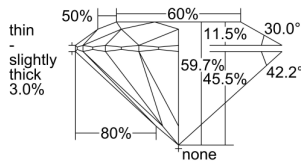

GIA®

FACSIMILE

GIA REPORT 7228237409

Verify this report at gia.edu

GIA DIAMOND DOSSIER®

April 03, 2016
GIA Report Number 7228237409
Shape and Cutting Style ..... Round Brilliant
Measurements ..... 6.32 - 6.34 x 3.78 mm

GRADING RESULTS

Carat Weight ..... 0.90 carat
Color Grade ..... J
Clarity Grade VS1
Cut Grade ..... Very Good

ADDITIONAL GRADING INFORMATION

Polish ..... Excellent
Symmetry ..... Very Good
Fluorescence ..... None
Clarity Characteristics..... Crystal, Cloud, Feather, Pinpoint
Inscription(s): GIA 7228237409

PROPORTIONS

Profile to actual proportions

GRADING SCALES

GIA COLOR SCALE	GIA CLARITY SCALE	GIA CUT SCALE	
D	FLAWLESS	EXCELLENT	
E	INTERNALLY FLAWLESS		
F		VVS₁	VERY GOOD
G	VVS₂		
H	VS₁	GOOD	
I	VS₂		
J	SI₁	FAIR	
K	SI₂		
L	I₁	POOR	
M			
N			
O	I₂		
P			
Q	I₃		
R			
S			
T			
U			
V			
W			
X			
Y			
Z