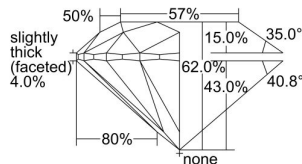

GIA®

FACSIMILE

GIA REPORT 7228878346

Verify this report at gia.edu

GIA DIAMOND DOSSIER®

June 10, 2016
GIA Report Number 7228878346
Shape and Cutting Style ..... Round Brilliant
Measurements ..... 3.70 - 3.72 x 2.30 mm

GRADING RESULTS

Carat Weight ..... 0.19 carat
Color Grade ..... D
Clarity Grade VVS1
Cut Grade ..... Excellent

ADDITIONAL GRADING INFORMATION

Polish ..... Excellent
Symmetry ..... Excellent
Fluorescence ..... None
Clarity Characteristics..... Cloud, Feather, Cavity
Inspection(s): GIA 7228878346

PROPORTIONS

Profile to actual proportions

GRADING SCALES

GIA COLOR SCALE

COLORED	D
	E
	F
	G
	H
	I
	J
NEAR COLORLESS	K
	L
Faint	M
	N
	O
	P
	R
	S
	T
	U
	V
	W
	X
	Y
Light	Z

GIA CLARITY SCALE

FLAWLESS	VERY VERY SLIGHTLY INCLUDED	VVS₁	VERY SLIGHTLY INCLUDED	SI₁	SLIGHTLY INCLUDED	I₁	
							FLAWLESS
INTERNALLY FLAWLESS	VERY SLIGHTLY INCLUDED	VVS₂	VERY SLIGHTLY INCLUDED	SI₂	SLIGHTLY INCLUDED	I₂	
		VS₁		VS₂		I₃	

GIA CUT SCALE

EXCELLENT
VERY GOOD
GOOD
FAIR
POOR