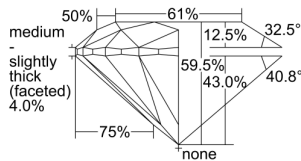

GIA®

FACSIMILE

GIA REPORT 6225891523

Verify this report at gia.edu

GIA DIAMOND DOSSIER®

June 13, 2016
GIA Report Number 6225891523
Shape and Cutting Style ..... Round Brilliant
Measurements ..... 5.12 - 5.17 x 3.06 mm

GRADING RESULTS

Carat Weight ..... 0.50 carat
Color Grade ..... D
Clarity Grade VVS1
Cut Grade ..... Excellent

ADDITIONAL GRADING INFORMATION

Polish ..... Excellent
Symmetry ..... Very Good
Fluorescence ..... Strong Blue
Clarity Characteristics..... Cloud, Pinpoint, Indented Natural
Inspection(s): GIA 6225891523

PROPORTIONS

Profile to actual proportions

GRADING SCALES

GIA COLOR SCALE	GIA CLARITY SCALE	GIA CUT SCALE	
D	FLAWLESS	EXCELLENT	
E	INTERNALLY FLAWLESS		
F		VVS₁	VERY GOOD
G	VVS₂		
H	VS₁	GOOD	
I	VS₂		
J	SI₁	FAIR	
K	SI₂		
L	I₁	POOR	
M			
N			
O	I₂		
P			
Q			
R	I₃		
S			
T			
U			
V			
W			
X			
Y			
Z