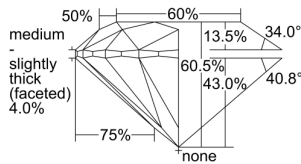

GIA®

FACSIMILE

GIA REPORT 2216549324

Verify this report at gia.edu

GIA DIAMOND DOSSIER®

January 20, 2016
GIA Report Number 2216549324
Shape and Cutting Style ..... Round Brilliant
Measurements ..... 5.86 - 5.87 x 3.55 mm

GRADING RESULTS

Carat Weight ..... 0.75 carat
Color Grade ..... F
Clarity Grade S11
Cut Grade ..... Excellent

ADDITIONAL GRADING INFORMATION

Polish ..... Excellent
Symmetry ..... Excellent
Fluorescence ..... None
Clarity Characteristics ..... Cloud
Inscription(s): GIA 2216549324

PROPORTIONS

Profile to actual proportions

GRADING SCALES

GIA COLOR SCALE

COLORLESS	D
	E
	F
	G
	H
	I
	J
NEAR COLORLESS	K
	L
Faint	M
	N
	O
	P
	R
	S
	T
	U
	V
	W
	X
	Y
Light	Z

GIA CLARITY SCALE

FLAWLESS	VERY VERY SLIGHTLY INCLUDED	VVS₁	VVS₂	VS₁	VS₂	S1₁	S1₂	I₁	I₂	I₃	
											INTERNAL FLAWLESS

GIA CUT SCALE

EXCELLENT
VERY GOOD
GOOD
FAIR
POOR