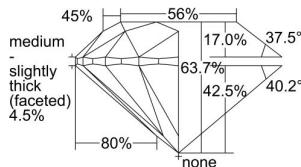

GIA®

FACSIMILE

GIA REPORT 2206518423

Verify this report at gia.edu

GIA DIAMOND DOSSIER®

July 28, 2015
GIA Report Number 2206518423
Shape and Cutting Style ..... Round Brilliant
Measurements ..... 4.97 - 5.01 x 3.18 mm

GRADING RESULTS

Carat Weight ..... 0.50 carat
Color Grade ..... D
Clarity Grade VVS1
Cut Grade ..... Very Good

ADDITIONAL GRADING INFORMATION

Polish ..... Very Good
Symmetry ..... Very Good
Fluorescence ..... Medium Blue
Clarity Characteristics ..... Cloud, Pinpoint
Inscription(s): GIA 2206518423

PROPORTIONS

Profile to actual proportions

GRADING SCALES

GIA COLOR SCALE

COLORLESS	D
	E
	F
	G
	H
	I
	J
NEAR COLORLESS	K
	L
Faint	M
	N
	O
	P
	Q
Very Light	R
	S
	T
	U
	V
	W
	X
	Y
Light	Z

GIA CLARITY SCALE

FLAWLESS	VERY VERY SLIGHTLY INCLUDED	VVS₁	
			VVS₂
INTERNALLY FLAWLESS	VERY SLIGHTLY INCLUDED	VS₁	
		VS₂	
SLIGHTLY INCLUDED	SLIGHTLY INCLUDED	SI₁	
		SI₂	
INCLUDED	INCLUDED	I₁	
		I₂	
		I₃	

GIA CUT SCALE

EXCELLENT	VERY GOOD	GOOD	FAIR	POOR