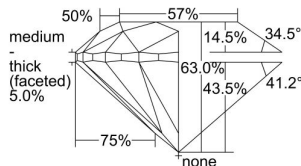

GIA®

FACSIMILE

GIA REPORT 7222844513

Verify this report at gia.edu

GIA DIAMOND DOSSIER®

June 06, 2016
GIA Report Number 7222844513
Shape and Cutting Style ..... Round Brilliant
Measurements ..... 5.63 - 5.64 x 3.55 mm

GRADING RESULTS

Carat Weight ..... 0.70 carat
Color Grade I
Clarity Grade S11
Cut Grade ..... Very Good

ADDITIONAL GRADING INFORMATION

Polish ..... Excellent
Symmetry ..... Excellent
Fluorescence ..... None
Clarity Characteristics..... Crystal, Cloud, Feather
Inspection(s): GIA 7222844513

PROPORTIONS

Profile to actual proportions

GRADING SCALES

GIA COLOR SCALE	GIA CLARITY SCALE	GIA CUT SCALE	
D	FLAWLESS	EXCELLENT	
E	INTERNALLY FLAWLESS		
F		VVS₁	VERY GOOD
G	VVS₂		
H	VS₁	GOOD	
I	VS₂		
J	S1₁	FAIR	
K	S1₂		
L	I₁	POOR	
M	I₂		
N	I₃		
O			
P			
Q			
R			
S			
T			
U			
V			
W			
X			
Y			
Z