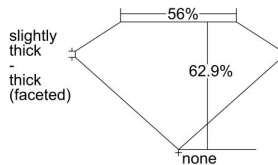

GIA®

FACSIMILE

GIA REPORT 2226759424

Verify this report at gia.edu

GIA DIAMOND DOSSIER®

May 31, 2016
GIA Report Number 2226759424
Shape and Cutting Style ..... Pear Brilliant
Measurements ..... 6.79 x 4.19 x 2.64 mm

GRADING RESULTS

Carat Weight ..... 0.44 carat
Color Grade ..... D
Clarity Grade VS1

ADDITIONAL GRADING INFORMATION

Polish ..... Excellent
Symmetry ..... Very Good
Fluorescence ..... None
Clarity Characteristics ..... Feather
Inscription(s): GIA 2226759424

PROPORTIONS

Profile not to actual proportions

GRADING SCALES

GIA COLOR SCALE		GIA CLARITY SCALE			
COLORLESS	D	VERY VERY SLIGHTLY INCLUDED	FLAWLESS		
	E		INTERNALLY FLAWLESS		
	F	VERY SLIGHTLY INCLUDED	VVS₁		
	G		VVS₂		
	NEAR COLORLESS	H	SLIGHTLY INCLUDED	VS₁	
		I		VS₂	
		FAINT	J	SLIGHTLY INCLUDED	SI₁
			K		SI₂
	L		INCLUDED	I₁	
	M			I₂	
N	I₃				
O					
VERT LIGHT	P				
	Q				
	R				
	S				
	T				
	U				
LIGHT	V				
	W				
	X				
	Y				
Z