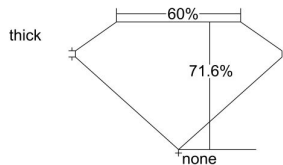

GIA®

FACSIMILE

GIA REPORT 6222773664

Verify this report at gia.edu

GIA DIAMOND DOSSIER®

June 03, 2016
GIA Report Number 6222773664
Shape and Cutting Style ..... Emerald Cut
Measurements ..... 5.43 x 3.86 x 2.76 mm

GRADING RESULTS

Carat Weight ..... 0.53 carat
Color Grade ..... D
Clarity Grade VS2

ADDITIONAL GRADING INFORMATION

Polish ..... Excellent
Symmetry ..... Good
Fluorescence ..... None
Clarity Characteristics ..... Crystal, Cloud
Inscription(s): GIA 6222773664

PROPORTIONS

Profile not to actual proportions

GRADING SCALES

GIA COLOR SCALE		GIA CLARITY SCALE			
COLORLESS	D	VERY VERY SLIGHTLY INCLUDED	FLAWLESS		
	E		INTERNALLY FLAWLESS		
	F	VERY SLIGHTLY INCLUDED	VVS₁		
	G		VVS₂		
	H		VS₁		
	NEAR COLORLESS	I	SLIGHTLY INCLUDED	VS₂	
		J		SI₁	
		FAINT	K	INCLUDED	SI₂
			L		I₁
			M		I₂
VERY LIGHT	N	LIGHT	I₃		
	O				
	P				
	Q				
LIGHT	R				
	S				
	T				
	U				
	V				
	Z