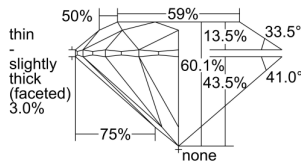

GIA®

FACSIMILE

GIA REPORT 2226845141

Verify this report at gia.edu

GIA DIAMOND DOSSIER®

June 07, 2016
GIA Report Number 2226845141
Shape and Cutting Style ..... Round Brilliant
Measurements ..... 4.34 - 4.37 x 2.62 mm

GRADING RESULTS

Carat Weight ..... 0.30 carat
Color Grade ..... F
Clarity Grade VS2
Cut Grade ..... Excellent

ADDITIONAL GRADING INFORMATION

Polish ..... Excellent
Symmetry ..... Excellent
Fluorescence ..... Medium Blue
Clarity Characteristics ..... Needle, Etch Channel
Inscription(s): GIA 2226845141

PROPORTIONS

Profile to actual proportions

GRADING SCALES

GIA COLOR SCALE

COLORLESS	D
	E
	F
	G
	H
	I
	J
NEAR COLORLESS	K
	L
FAINT	M
	N
	O
	P
VERY LIGHT	Q
	R
	S
	T
	U
	V
LIGHT	W
	X
	Y
	Z

GIA CLARITY SCALE

FLAWLESS	VERY VERY SLIGHTLY INCLUDED	I₁	
			I₂
INTERNALLY FLAWLESS	VERY SLIGHTLY INCLUDED	SI₁	
			SI₂
VVS₁	SLIGHTLY INCLUDED	I₁	
			I₂
VVS₂	VERY SLIGHTLY INCLUDED	I₃	
VS₁	SLIGHTLY INCLUDED		
VS₂	VERY SLIGHTLY INCLUDED		
VVS₁	VERY VERY SLIGHTLY INCLUDED		
VVS₂	SLIGHTLY INCLUDED		
FLAWLESS	FLAWLESS		

GIA CUT SCALE

EXCELLENT
VERY GOOD
GOOD
FAIR
POOR