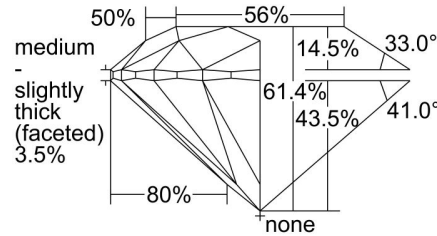

GIA DIAMOND GRADING REPORT

June 07, 2016
GIA Report Number 7221842541
Shape and Cutting Style ..... Round Brilliant
Measurements ..... 7.35 - 7.40 x 4.53 mm

GRADING RESULTS

Carat Weight ..... 1.50 carat
Color Grade I
Clarity Grade VS1
Cut Grade ..... Excellent

ADDITIONAL GRADING INFORMATION

Polish ..... Excellent
Symmetry ..... Excellent
Fluorescence ..... None
Inscription(s): GIA 7221842541

Comments: Additional clouds are not shown. Pinpoints are not shown.

PROPORTIONS

Profile to actual proportions