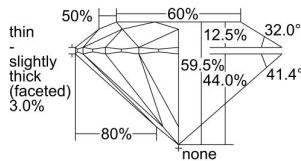

GIA®

FACSIMILE

GIA REPORT 6222327321

Verify this report at gia.edu

GIA DIAMOND DOSSIER®

April 12, 2016
GIA Report Number 6222327321
Shape and Cutting Style ..... Round Brilliant
Measurements ..... 5.29 - 5.33 x 3.16 mm

GRADING RESULTS

Carat Weight ..... 0.53 carat
Color Grade ..... F
Clarity Grade VS1
Cut Grade ..... Excellent

ADDITIONAL GRADING INFORMATION

Polish ..... Excellent
Symmetry ..... Excellent
Fluorescence ..... None
Clarity Characteristics..... Feather, Cavity, Needle
Inscription(s): GIA 6222327321

PROPORTIONS

Profile to actual proportions