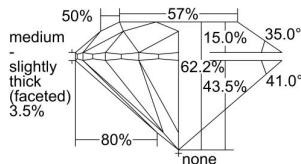

GIA®

FACSIMILE

GIA REPORT 2227716767

Verify this report at gia.edu

GIA DIAMOND DOSSIER®

May 24, 2016
GIA Report Number 2227716767
Shape and Cutting Style ..... Round Brilliant
Measurements ..... 4.78 - 4.83 x 2.99 mm

GRADING RESULTS

Carat Weight ..... 0.42 carat
Color Grade ..... E
Clarity Grade S11
Cut Grade ..... Excellent

ADDITIONAL GRADING INFORMATION

Polish ..... Excellent
Symmetry ..... Excellent
Fluorescence ..... None
Clarity Characteristics ..... Cloud, Feather
Inscription(s): GIA 2227716767

PROPORTIONS

Profile to actual proportions

GRADING SCALES

GIA COLOR SCALE	GIA CLARITY SCALE	GIA CUT SCALE
Colorless	Flawless	Excellent
Near Colorless	Internally Flawless	
Faint	VVS₁	Very Good
Very Light	VVS₂	
Light	VS₁	Good
	VS₂	
	S1₁	Fair
	S1₂	
	I₁	Poor
	I₂	
	I₃