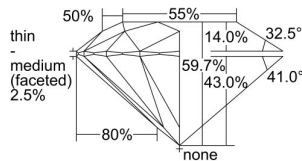

GIA®

FACSIMILE

GIA DIAMOND DOSSIER®

June 07, 2016
GIA Report Number 7226860418
Shape and Cutting Style ..... Round Brilliant
Measurements ..... 3.77 - 3.79 x 2.26 mm

GRADING RESULTS

Carat Weight ..... 0.19 carat
Color Grade ..... F
Clarity Grade VS1
Cut Grade ..... Excellent

ADDITIONAL GRADING INFORMATION

Polish ..... Excellent
Symmetry ..... Excellent
Fluorescence ..... None
Clarity Characteristics ..... Feather
Inscription(s): GIA 7226860418

GIA REPORT 7226860418

Verify this report at gia.edu

PROPORTIONS

Profile to actual proportions

GRADING SCALES

GIA COLOR SCALE

COLORED	D
	E
	F
	G
	H
	I
	J
NEAR COLORLESS	K
	L
	M
	N
	O
	P
	R
	S
	T
	U
	V
	W
	X
	Y
	Z

GIA CLARITY SCALE

FLAWLESS	VERY VERY SLIGHTLY INCLUDED	VS₁	VS₂	SI₁	SI₂	I₁	I₂	I₃			
									VERY SLIGHTLY INCLUDED	SLIGHTLY INCLUDED	INCLUDED

GIA CUT SCALE

EXCELLENT
VERY GOOD
GOOD
FAIR
POOR