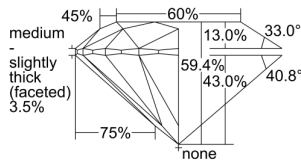

GIA®

FACSIMILE

GIA REPORT 6225884254

Verify this report at gia.edu

GIA DIAMOND DOSSIER®

June 08, 2016
GIA Report Number 6225884254
Shape and Cutting Style ..... Round Brilliant
Measurements ..... 5.15 - 5.18 x 3.07 mm

GRADING RESULTS

Carat Weight ..... 0.50 carat
Color Grade ..... D
Clarity Grade VVS2
Cut Grade ..... Excellent

ADDITIONAL GRADING INFORMATION

Polish ..... Excellent
Symmetry ..... Excellent
Fluorescence ..... Faint
Clarity Characteristics..... Pinpoint, Indented Natural
Inspection(s): GIA 6225884254

PROPORTIONS

Profile to actual proportions

GRADING SCALES

GIA COLOR SCALE	GIA CLARITY SCALE	GIA CUT SCALE	
D	FLAWLESS	EXCELLENT	
E	INTERNALLY FLAWLESS		
F		VVS₁	VERY GOOD
G	VVS₂		
H	VS₁	GOOD	
I	VS₂		
J	SI₁	FAIR	
K	SI₂		
L	I₁	POOR	
M	I₂		
N	I₃		
O			
P			
Q			
R			
S			
T			
U			
V			
W			
X			
Y			
Z