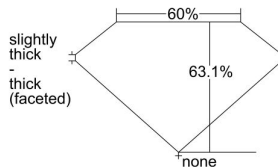

GIA®

FACSIMILE

GIA REPORT 6221549243

Verify this report at gia.edu

GIA DIAMOND DOSSIER®

May 05, 2016
GIA Report Number 6221549243
Shape and Cutting Style ..... Oval Brilliant
Measurements ..... 6.83 x 5.09 x 3.22 mm

GRADING RESULTS

Carat Weight ..... 0.71 carat
Color Grade ..... H
Clarity Grade SI1

ADDITIONAL GRADING INFORMATION

Polish ..... Excellent
Symmetry ..... Very Good
Fluorescence ..... Faint
Clarity Characteristics..... Crystal, Cloud, Feather
Inscription(s): GIA 6221549243

PROPORTIONS

Profile not to actual proportions

GRADING SCALES

GIA COLOR SCALE		GIA CLARITY SCALE			
COLORLESS	D	VERY VERY SLIGHTLY INCLUDED	FLAWLESS		
	E		INTERNALLY FLAWLESS		
	F	VERY SLIGHTLY INCLUDED	VVS₁		
	G		VVS₂		
	H		VS₁		
	NEAR COLORLESS	I	SLIGHTLY INCLUDED	VS₂	
		J		SI₁	
		FAINT	K	INCLUDED	SI₂
			L		I₁
			M		I₂
N			I₃		
VERY LIGHT	O	LIGHT			
	P				
	Q				
	R				
	S				
	T				
LIGHT	U				
	V				
	W				
	X				
Y					
Z