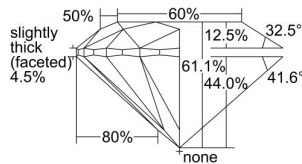

GIA®

FACSIMILE

GIA REPORT 6225792558

Verify this report at gia.edu

GIA DIAMOND DOSSIER®

June 01, 2016
GIA Report Number 6225792558
Shape and Cutting Style ..... Round Brilliant
Measurements ..... 5.73 - 5.76 x 3.51 mm

GRADING RESULTS

Carat Weight ..... 0.71 carat
Color Grade ..... D
Clarity Grade VS1
Cut Grade ..... Excellent

ADDITIONAL GRADING INFORMATION

Polish ..... Excellent
Symmetry ..... Excellent
Fluorescence ..... Medium Blue
Clarity Characteristics..... Crystal, Needle, Pinpoint
Inscription(s): GIA 6225792558

PROPORTIONS

Profile to actual proportions

GRADING SCALES

GIA COLOR SCALE	GIA CLARITY SCALE	GIA CUT SCALE	
D	FLAWLESS	EXCELLENT	
E	INTERNALLY FLAWLESS		
F		VVS₁	VERY GOOD
G	VVS₂		
H	VS₁	GOOD	
I	VS₂		
J	SI₁	FAIR	
K	SI₂		
L	I₁	POOR	
M	I₂		
N	I₃		
O			
P			
Q			
R			
S			
T			
U			
V			
W			
X			
Y			
Z