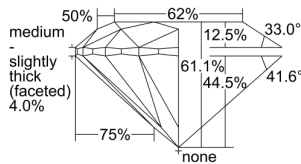

GIA®

FACSIMILE

GIA REPORT 5223784966

Verify this report at gia.edu

GIA DIAMOND DOSSIER®

May 30, 2016
GIA Report Number 5223784966
Shape and Cutting Style ..... Round Brilliant
Measurements ..... 4.30 - 4.33 x 2.64 mm

GRADING RESULTS

Carat Weight ..... 0.30 carat
Color Grade ..... D
Clarity Grade VS1
Cut Grade ..... Excellent

ADDITIONAL GRADING INFORMATION

Polish ..... Excellent
Symmetry ..... Excellent
Fluorescence ..... Faint
Clarity Characteristics ..... Feather, Pinpoint
Inscription(s): GIA 5223784966

PROPORTIONS

Profile to actual proportions

GRADING SCALES

GIA COLOR SCALE	GIA CLARITY SCALE	GIA CUT SCALE	
D	FLAWLESS	EXCELLENT	
E	INTERNALLY FLAWLESS		
F		VVS₁	VERY GOOD
G	VVS₂		
H	VS₁	GOOD	
I	VS₂		
J	SI₁	FAIR	
K	SI₂		
L	I₁	POOR	
M	I₂		
N	I₃		
O			
P			
Q			
R			
S			
T			
U			
V			
W			
X			
Y			
Z