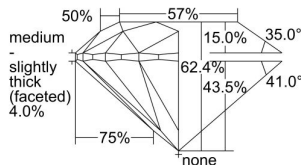

GIA®

FACSIMILE

GIA DIAMOND DOSSIER®

June 03, 2016
GIA Report Number 7228807339
Shape and Cutting Style ..... Round Brilliant
Measurements ..... 5.68 - 5.70 x 3.55 mm

GRADING RESULTS

Carat Weight ..... 0.71 carat
Color Grade ..... D
Clarity Grade VVS2
Cut Grade ..... Excellent

ADDITIONAL GRADING INFORMATION

Polish ..... Excellent
Symmetry ..... Excellent
Fluorescence ..... Strong Blue
Clarity Characteristics..Cloud, Needle, Pinpoint, Indented Natural
Inscription(s): GIA 7228807339

GIA REPORT 7228807339

Verify this report at gia.edu

PROPORTIONS

Profile to actual proportions