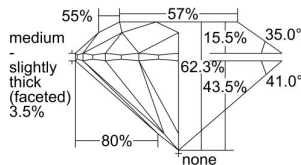

GIA®

FACSIMILE

GIA REPORT 2226538139

Verify this report at gia.edu

GIA DIAMOND DOSSIER®

May 03, 2016
GIA Report Number 2226538139
Shape and Cutting Style ..... Round Brilliant
Measurements ..... 3.68 - 3.69 x 2.29 mm

GRADING RESULTS

Carat Weight ..... 0.19 carat
Color Grade ..... F
Clarity Grade VS1
Cut Grade ..... Excellent

ADDITIONAL GRADING INFORMATION

Polish ..... Excellent
Symmetry ..... Excellent
Fluorescence ..... None
Clarity Characteristics ..... Feather, Pinpoint
Inscription(s): GIA 2226538139

PROPORTIONS

Profile to actual proportions