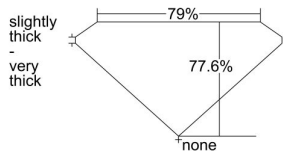

GIA®

FACSIMILE

GIA REPORT 1176650152

Verify this report at gia.edu

GIA DIAMOND DOSSIER®

May 24, 2016
GIA Report Number 1176650152
Shape and Cutting Style ..... **Square Modified Brilliant**
Measurements ..... 4.17 x 4.01 x 3.11 mm

GRADING RESULTS

Carat Weight ..... 0.45 carat
Color Grade ..... F
Clarity Grade VS1

ADDITIONAL GRADING INFORMATION

Polish ..... Good
Symmetry ..... Good
Fluorescence ..... None
Clarity Characteristics ..... Feather, Pinpoint
Inscription(s): GIA 1176650152

PROPORTIONS

Profile not to actual proportions

GRADING SCALES

GIA COLOR SCALE		GIA CLARITY SCALE			
COLORLESS	D	VERY VERY SLIGHTLY INCLUDED	FLAWLESS		
	E		INTERNALLY FLAWLESS		
	F	VERY SLIGHTLY INCLUDED	VVS₁		
	G		VVS₂		
	H		VS₁		
	NEAR COLORLESS	I	SLIGHTLY INCLUDED	VS₂	
		J		SI₁	
		FAINT	K	INCLUDED	SI₂
			L		I₁
			M		I₂
VERY LIGHT	N	LIGHT	I₃		
	O				
	P				
	Q				
	R				
	S				
	T				
	U				
	V				
	W				
	X				
	Y				
	Z