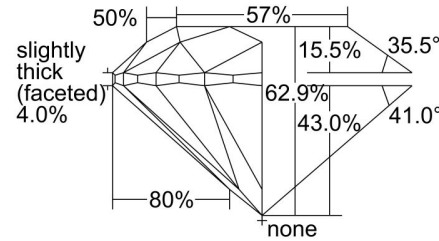

GIA DIAMOND GRADING REPORT

June 01, 2016
 GIA Report Number 7228786121
 Shape and Cutting Style Round Brilliant
 Measurements 7.56 - 7.59 x 4.76 mm

GRADING RESULTS

Carat Weight 1.70 carat
 Color Grade F
 Clarity Grade VS1
 Cut Grade Excellent

ADDITIONAL GRADING INFORMATION

Polish Excellent
 Symmetry Excellent
 Fluorescence None
 Inscription(s): GIA 7228786121
Comments: Pinpoints are not shown.

PROPORTIONS

Profile to actual proportions

CLARITY CHARACTERISTICS

KEY TO SYMBOLS*

-  Feather
-  Needle
-  Cloud

* Red symbols denote internal characteristics (inclusions). Green or black symbols denote external characteristics (blemishes). Diagram is an approximate representation of the diamond, and symbols shown indicate type, position, and approximate size of clarity characteristics. All clarity characteristics may not be shown. Details of finish are not shown.