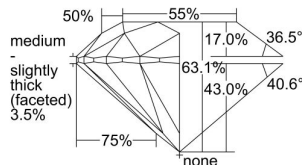

GIA®

FACSIMILE

GIA REPORT 1227698621

Verify this report at gia.edu

GIA DIAMOND DOSSIER®

May 24, 2016
GIA Report Number 1227698621
Shape and Cutting Style ..... Round Brilliant
Measurements ..... 4.65 - 4.70 x 2.95 mm

GRADING RESULTS

Carat Weight ..... 0.40 carat
Color Grade ..... E
Clarity Grade VS1
Cut Grade ..... Excellent

ADDITIONAL GRADING INFORMATION

Polish ..... Excellent
Symmetry ..... Very Good
Fluorescence ..... None
Clarity Characteristics..... Crystal, Feather, Pinpoint, Cloud
Inscription(s): GIA 1227698621

PROPORTIONS

Profile to actual proportions