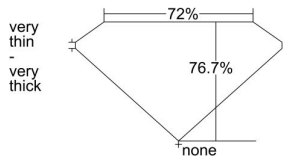

GIA®

FACSIMILE

GIA REPORT 2171650334

Verify this report at gia.edu

GIA DIAMOND DOSSIER®

May 23, 2016
GIA Report Number 2171650334
Shape and Cutting Style ..... Square Modified Brilliant
Measurements ..... 4.12 x 4.08 x 3.13 mm

GRADING RESULTS

Carat Weight ..... 0.45 carat
Color Grade ..... F
Clarity Grade VS1

ADDITIONAL GRADING INFORMATION

Polish ..... Good
Symmetry ..... Good
Fluorescence ..... None
Clarity Characteristics ..... Cloud
Inscription(s): GIA 2171650334

PROPORTIONS

Profile not to actual proportions

GRADING SCALES

GIA COLOR SCALE		GIA CLARITY SCALE			
COLORLESS	D	VERY VERY SLIGHTLY INCLUDED	FLAWLESS		
	E		INTERNALLY FLAWLESS		
	F	VERY SLIGHTLY INCLUDED	VVS₁		
	G		VVS₂		
	H		VS₁		
	NEAR COLORLESS	I	SLIGHTLY INCLUDED	VS₂	
		J		SI₁	
		FAINT	K	INCLUDED	SI₂
			L		I₁
			M		I₂
VERY LIGHT	N	LIGHT	I₃		
	O				
	P				
	Q				
	R