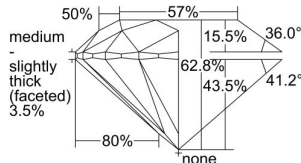

GIA®

FACSIMILE

GIA REPORT 7226746308

Verify this report at gia.edu

GIA DIAMOND DOSSIER®

May 25, 2016
GIA Report Number 7226746308
Shape and Cutting Style ..... Round Brilliant
Measurements ..... 5.68 - 5.71 x 3.57 mm

GRADING RESULTS

Carat Weight ..... 0.71 carat
Color Grade ..... H
Clarity Grade S11
Cut Grade ..... Excellent

ADDITIONAL GRADING INFORMATION

Polish ..... Excellent
Symmetry ..... Excellent
Fluorescence ..... None
Clarity Characteristics..... Feather, Crystal, Cloud
Inscription(s): GIA 7226746308

PROPORTIONS

Profile to actual proportions

GRADING SCALES

GIA COLOR SCALE

COLORLESS	D
	E
	F
	G
	H
NEAR COLORLESS	I
	J
	K
	L
Faint	M
	N
	O
	P
Very Light	Q
	R
	S
	T
	U
	V
	W
	X
	Y
Light	Z

GIA CLARITY SCALE

FLAWLESS	VERY VERY SLIGHTLY INCLUDED	VVS₁	
			VVS₂
INTERNALLY FLAWLESS	VERY SLIGHTLY INCLUDED	VS₁	
		VS₂	
SLIGHTLY INCLUDED	SLIGHTLY INCLUDED	SI₁	
		SI₂	
INCLUDED	INCLUDED	I₁	
		I₂	
		I₃	

GIA CUT SCALE

EXCELLENT	VERY GOOD	GOOD	FAIR	POOR