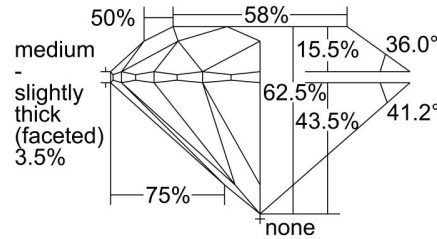

GIA DIAMOND GRADING REPORT

May 13, 2016
 GIA Report Number 1225587343
 Shape and Cutting Style Round Brilliant
 Measurements 6.87 - 6.92 x 4.31 mm

GRADING RESULTS

Carat Weight 1.26 carat
 Color Grade G
 Clarity Grade VS1
 Cut Grade Excellent

Profile to actual proportions

CLARITY CHARACTERISTICS

KEY TO SYMBOLS*

-  Feather
-  Cloud
-  Needle

* Red symbols denote internal characteristics (inclusions). Green or black symbols denote external characteristics (blemishes). Diagram is an approximate representation of the diamond, and symbols shown indicate type, position, and approximate size of clarity characteristics. All clarity characteristics may not be shown. Details of finish are not shown.