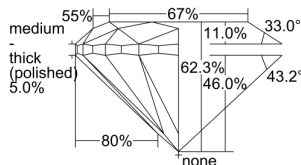

GIA®

FACSIMILE

GIA DIAMOND DOSSIER®

May 24, 2016
GIA Report Number 2175646751
Shape and Cutting Style ..... Round Brilliant
Measurements ..... 5.21 - 5.26 x 3.26 mm

GRADING RESULTS

Carat Weight ..... 0.55 carat
Color Grade I
Clarity Grade VS2
Cut Grade ..... Fair

ADDITIONAL GRADING INFORMATION

Polish ..... Good
Symmetry ..... Fair
Fluorescence ..... None
Clarity Characteristics ..... Crystal
Inscription(s): GIA 2175646751

GIA REPORT 2175646751

Verify this report at gia.edu

PROPORTIONS

Profile to actual proportions