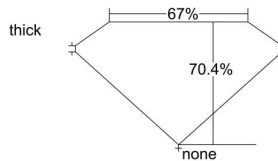

GIA®

FACSIMILE

GIA REPORT 7218979650

Verify this report at gia.edu

GIA DIAMOND DOSSIER®

March 05, 2016
GIA Report Number 7218979650
Shape and Cutting Style ..... Emerald Cut
Measurements ..... 6.19 x 4.67 x 3.29 mm

GRADING RESULTS

Carat Weight ..... 0.96 carat
Color Grade I
Clarity Grade SI1

ADDITIONAL GRADING INFORMATION

Polish ..... Excellent
Symmetry ..... Very Good
Fluorescence ..... None
Clarity Characteristics ..... Cloud, Crystal
Inscription(s): GIA 7218979650

PROPORTIONS

Profile not to actual proportions

GRADING SCALES

GIA COLOR SCALE		GIA CLARITY SCALE			
COLORLESS	D	VERY VERY SLIGHTLY INCLUDED	FLAWLESS		
	E		INTERNALLY FLAWLESS		
	F	VERY SLIGHTLY INCLUDED	VVS₁		
	G		VVS₂		
	H		VS₁		
	NEAR COLORLESS	I	SLIGHTLY INCLUDED	VS₂	
		J		SI₁	
		FAINT	K	INCLUDED	SI₂
			L		I₁
			M		I₂
VERY LIGHT	N	LIGHT	I₃		
	O				
	P				
	Q				
	R