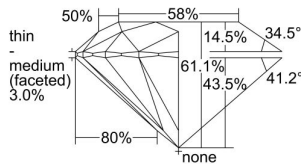

GIA®

FACSIMILE

GIA REPORT 7226702944

Verify this report at gia.edu

GIA DIAMOND DOSSIER®

May 25, 2016
GIA Report Number 7226702944
Shape and Cutting Style ..... Round Brilliant
Measurements ..... 5.95 - 6.00 x 3.65 mm

GRADING RESULTS

Carat Weight ..... 0.78 carat
Color Grade ..... D
Clarity Grade VS1
Cut Grade ..... Excellent

ADDITIONAL GRADING INFORMATION

Polish ..... Excellent
Symmetry ..... Excellent
Fluorescence ..... None
Clarity Characteristics..... Crystal, Cloud, Pinpoint
Inscription(s): GIA 7226702944

PROPORTIONS

Profile to actual proportions

GRADING SCALES

GIA COLOR SCALE

COLORESS	D
	E
	F
	G
	H
	I
	J
NEAR COLORESS	K
	L
FAINT	M
	N
	O
	P
VERY LIGHT	Q
	R
	S
	T
	U
	V
	W
	X
	Y
LIGHT	Z

GIA CLARITY SCALE

FLAWLESS	VERY VERY SLIGHTLY INCLUDED	VVS₁	
			VVS₂
INTERNALLY FLAWLESS	VERY SLIGHTLY INCLUDED	VS₁	
		VS₂	
SLIGHTLY INCLUDED	SLIGHTLY INCLUDED	SI₁	
		SI₂	
INCLUDED	INCLUDED	I₁	
		I₂	
		I₃	

GIA CUT SCALE

EXCELLENT
VERY GOOD
GOOD
FAIR
POOR