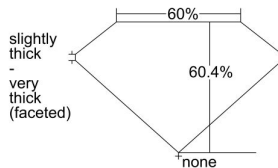

GIA®

FACSIMILE

GIA REPORT 6225564015

Verify this report at gia.edu

GIA DIAMOND DOSSIER®

May 20, 2016
GIA Report Number 6225564015
Shape and Cutting Style ..... Heart Brilliant
Measurements ..... 4.26 x 5.19 x 3.13 mm

GRADING RESULTS

Carat Weight ..... 0.41 carat
Color Grade ..... H
Clarity Grade VS2

ADDITIONAL GRADING INFORMATION

Polish ..... Very Good
Symmetry ..... Very Good
Fluorescence ..... None
Clarity Characteristics ..... Crystal
Inscription(s): GIA 6225564015

PROPORTIONS

Profile not to actual proportions

GRADING SCALES

GIA COLOR SCALE		GIA CLARITY SCALE			
COLORLESS	D	VERY VERY SLIGHTLY INCLUDED	FLAWLESS		
	E		INTERNALLY FLAWLESS		
	F	VERY SLIGHTLY INCLUDED	VVS₁		
	G		VVS₂		
	H		VS₁		
	NEAR COLORLESS	I	SLIGHTLY INCLUDED	VS₂	
		J		SI₁	
		FAINT	K	INCLUDED	SI₂
			L		I₁
			M		I₂
VERY LIGHT	N	LIGHT	I₃		
	O				
	P				
	Q				
LIGHT	R				
	S				
	T				
	U				
	V				
	Z