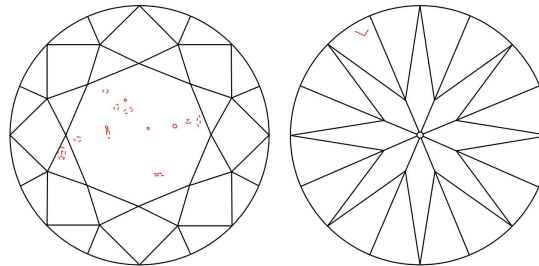

GIA DIAMOND GRADING REPORT

June 01, 2016
 GIA Report Number 7223771812
 Shape and Cutting Style Round Brilliant
 Measurements 6.65 - 6.69 x 4.17 mm

GRADING RESULTS

Carat Weight 1.14 carat
 Color Grade G
 Clarity Grade VS1
 Cut Grade Excellent

ADDITIONAL GRADING INFORMATION

Polish Excellent
 Symmetry Excellent
 Fluorescence None
 Inscription(s): GIA 7223771812

Comments: Additional clouds, pinpoints and surface graining are not shown.

PROPORTIONS

Profile to actual proportions

CLARITY CHARACTERISTICS

KEY TO SYMBOLS*

-  Cloud
-  Crystal
-  Feather
-  Indented Natural
-  Needle

* Red symbols denote internal characteristics (inclusions). Green or black symbols denote external characteristics (blemishes). Diagram is an approximate representation of the diamond, and symbols shown indicate type, position, and approximate size of clarity characteristics. All clarity characteristics may not be shown. Details of finish are not shown.