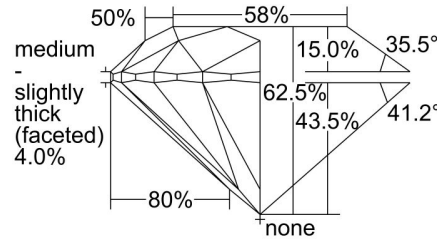

GIA DIAMOND GRADING REPORT

June 01, 2016
 GIA Report Number 7223771812
 Shape and Cutting Style Round Brilliant
 Measurements 6.65 - 6.69 x 4.17 mm

GRADING RESULTS

Carat Weight 1.14 carat
 Color Grade G
 Clarity Grade VS1
 Cut Grade Excellent

Profile to actual proportions

CLARITY CHARACTERISTICS

KEY TO SYMBOLS*

-  Cloud
-  Crystal
-  Feather
-  Indented Natural
-  Needle

* Red symbols denote internal characteristics (inclusions). Green or black symbols denote external characteristics (blemishes). Diagram is an approximate representation of the diamond, and symbols shown indicate type, position, and approximate size of clarity characteristics. All clarity characteristics may not be shown. Details of finish are not shown.