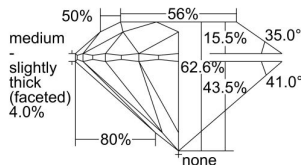

GIA®

FACSIMILE

GIA REPORT 1229553708

Verify this report at gia.edu

GIA DIAMOND DOSSIER®

May 10, 2016
GIA Report Number 1229553708
Shape and Cutting Style ..... Round Brilliant
Measurements ..... 4.81 - 4.83 x 3.02 mm

GRADING RESULTS

Carat Weight ..... 0.43 carat
Color Grade ..... D
Clarity Grade S11
Cut Grade ..... Excellent

ADDITIONAL GRADING INFORMATION

Polish ..... Very Good
Symmetry ..... Excellent
Fluorescence ..... Medium Blue
Clarity Characteristics ..... Feather, Crystal
Inscription(s): GIA 1229553708

PROPORTIONS

Profile to actual proportions