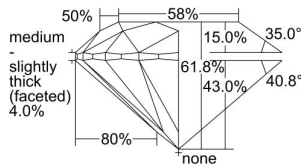

GIA®

FACSIMILE

GIA REPORT 3215635076

Verify this report at gia.edu

GIA DIAMOND DOSSIER®

February 10, 2016
GIA Report Number 3215635076
Shape and Cutting Style ..... Round Brilliant
Measurements ..... 5.42 - 5.43 x 3.35 mm

GRADING RESULTS

Carat Weight ..... 0.61 carat
Color Grade ..... F
Clarity Grade VS1
Cut Grade ..... Excellent

ADDITIONAL GRADING INFORMATION

Polish ..... Excellent
Symmetry ..... Excellent
Fluorescence ..... None
Clarity Characteristics ..... Cloud, Crystal
Inscription(s): GIA 3215635076

PROPORTIONS

Profile to actual proportions

GRADING SCALES

GIA COLOR SCALE	GIA CLARITY SCALE	GIA CUT SCALE	
D	FLAWLESS	EXCELLENT	
E	INTERNALLY FLAWLESS		
F		VVS₁	VERY GOOD
G	VVS₂		
H	VS₁	GOOD	
I	VS₂		
J	SI₁	FAIR	
K	SI₂		
L	I₁	POOR	
M	I₂		
N	I₃		
O			
P			
Q			
R			
S			
T			
U			
V			
W			
X			
Y			
Z