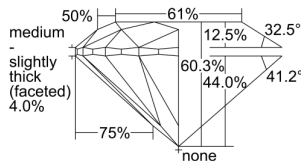

GIA®

FACSIMILE

GIA REPORT 7226798329

Verify this report at gia.edu

GIA DIAMOND DOSSIER®

May 31, 2016
GIA Report Number 7226798329
Shape and Cutting Style ..... Round Brilliant
Measurements ..... 5.69 - 5.77 x 3.46 mm

GRADING RESULTS

Carat Weight ..... 0.70 carat
Color Grade ..... F
Clarity Grade S11
Cut Grade ..... Excellent

ADDITIONAL GRADING INFORMATION

Polish ..... Excellent
Symmetry ..... Very Good
Fluorescence ..... None
Clarity Characteristics..... Cloud, Feather, Crystal
Inscription(s): GIA 7226798329

PROPORTIONS

Profile to actual proportions

GRADING SCALES

GIA COLOR SCALE	GIA CLARITY SCALE	GIA CUT SCALE	
D	FLAWLESS	EXCELLENT	
E	INTERNALLY FLAWLESS		
F		VVS₁	VERY GOOD
G	VVS₂		
H	VS₁	GOOD	
I	VS₂		
J	S1₁	FAIR	
K	S1₂		
L	I₁	POOR	
M	I₂		
N	I₃		
O			
P			
Q			
R			
S			
T			
U			
V			
W			
X			
Y			
Z