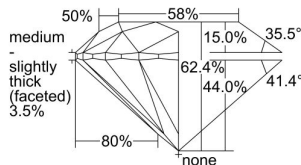

GIA®

FACSIMILE

GIA REPORT 7228322376

Verify this report at gia.edu

GIA DIAMOND DOSSIER®

April 11, 2016
GIA Report Number 7228322376
Shape and Cutting Style ..... Round Brilliant
Measurements ..... 4.50 - 4.53 x 2.82 mm

GRADING RESULTS

Carat Weight ..... 0.35 carat
Color Grade ..... E
Clarity Grade SI2
Cut Grade ..... Excellent

ADDITIONAL GRADING INFORMATION

Polish ..... Excellent
Symmetry ..... Excellent
Fluorescence ..... None
Clarity Characteristics..... Crystal, Cloud, Feather
Inscription(s): GIA 7228322376

PROPORTIONS

Profile to actual proportions

GRADING SCALES

GIA COLOR SCALE

COLORLESS	D
	E
	F
	G
	H
	I
	J
NEAR COLORLESS	K
	L
Faint	M
	N
	O
	P
	Q
	R
	S
	T
	U
	V
	W
	X
	Y
Light	Z

GIA CLARITY SCALE

VERY VERY SLIGHTLY INCLUDED	FLAWLESS
	INTERNALLY FLAWLESS
VERY SLIGHTLY INCLUDED	VVS₁
	VVS₂
SLIGHTLY INCLUDED	VS₁
	VS₂
INCLUDED	SI₁
	SI₂
	I₁
	I₂
	I₃

GIA CUT SCALE

EXCELLENT
VERY GOOD
GOOD
FAIR
POOR