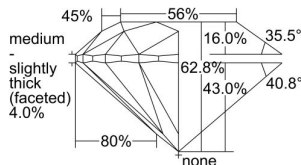

GIA®

FACSIMILE

GIA REPORT 2227756819

Verify this report at gia.edu

GIA DIAMOND DOSSIER®

May 27, 2016
GIA Report Number 2227756819
Shape and Cutting Style ..... Round Brilliant
Measurements ..... 5.34 - 5.38 x 3.37 mm

GRADING RESULTS

Carat Weight ..... 0.60 carat
Color Grade ..... K, Faint Brown
Clarity Grade VS2
Cut Grade ..... Excellent

ADDITIONAL GRADING INFORMATION

Polish ..... Excellent
Symmetry ..... Excellent
Fluorescence ..... None
Clarity Characteristics ..... Feather, Needle
Inscription(s): GIA 2227756819

PROPORTIONS

Profile to actual proportions

GRADING SCALES

GIA COLOR SCALE

COLORESS	D
	E
	F
	G
	H
	I
	J
NEAR COLORESS	K
	L
FAIN	M
	N
	O
	P
VERY LIGHT	Q
	R
	S
	T
	U
	V
	W
	X
	Y
LIGHT	Z

GIA CLARITY SCALE

VERY VERY SLIGHTLY INCLUDED	FLAWLESS
	INTERNALLY FLAWLESS
VERY SLIGHTLY INCLUDED	VVS₁
	VVS₂
SLIGHTLY INCLUDED	VS₁
	VS₂
INCLUDED	SI₁
	SI₂
	I₁
	I₂
	I₃

GIA CUT SCALE

EXCELLENT
VERY GOOD
GOOD
FAIR
POOR