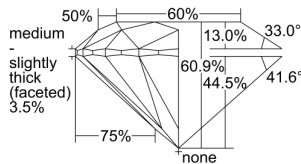

GIA®

FACSIMILE

GIA REPORT 1223802069

Verify this report at gia.edu

GIA DIAMOND DOSSIER®

June 03, 2016
GIA Report Number 1223802069
Shape and Cutting Style ..... Round Brilliant
Measurements ..... 5.53 - 5.56 x 3.38 mm

GRADING RESULTS

Carat Weight ..... 0.63 carat
Color Grade ..... D
Clarity Grade VVS1
Cut Grade ..... Excellent

ADDITIONAL GRADING INFORMATION

Polish ..... Excellent
Symmetry ..... Excellent
Fluorescence ..... Faint
Clarity Characteristics ..... Pinpoint
Inscription(s): GIA 1223802069

PROPORTIONS

Profile to actual proportions

GRADING SCALES

GIA COLOR SCALE	GIA CLARITY SCALE	GIA CUT SCALE	
D	FLAWLESS	EXCELLENT	
E	INTERNALLY FLAWLESS		
F		VVS₁	VERY GOOD
G	VVS₂		
H	VS₁	GOOD	
I	VS₂		
J	SI₁	FAIR	
K	SI₂		
L	I₁	POOR	
M	I₂		
N	I₃		
O			
P			
Q			
R			
S			
T			
U			
V			
W			
X			
Y			
Z