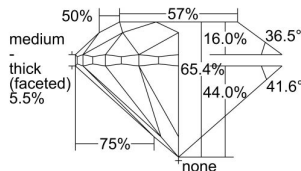

GIA®

FACSIMILE

GIA REPORT 1215421831

Verify this report at gia.edu

GIA DIAMOND DOSSIER®

December 28, 2015
GIA Report Number 1215421831
Shape and Cutting Style ..... Round Brilliant
Measurements ..... 4.57 - 4.60 x 3.00 mm

GRADING RESULTS

Carat Weight ..... 0.40 carat
Color Grade ..... F
Clarity Grade VS1
Cut Grade ..... Good

ADDITIONAL GRADING INFORMATION

Polish ..... Excellent
Symmetry ..... Excellent
Fluorescence ..... None
Clarity Characteristics ..... Indented Natural
Inscription(s): GIA 1215421831

PROPORTIONS

Profile to actual proportions

GRADING SCALES

GIA COLOR SCALE

COLORED	D
	E
	F
	G
	H
	I
	J
NEAR COLORLESS	K
	L
Faint	M
	N
	O
	P
	R
	S
	T
	U
	V
	W
	X
	Y
Light	Z

GIA CLARITY SCALE

FLAWLESS	VERY VERY SLIGHTLY INCLUDED	VS₁	VS₂	VS₁	SI₁	SI₂	I₁	I₂	I₃	
										FLAWLESS
INTERNALLY FLAWLESS	VERY SLIGHTLY INCLUDED	VS₁	VS₂	VS₁	SI₁	SI₂	I₁	I₂	I₃	

GIA CUT SCALE

EXCELLENT
VERY GOOD
GOOD
FAIR
POOR