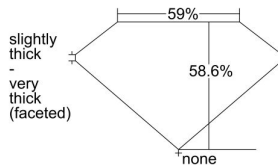

GIA®

FACSIMILE

GIA REPORT 3225704324

Verify this report at gia.edu

GIA DIAMOND DOSSIER®

May 25, 2016
GIA Report Number 3225704324
Shape and Cutting Style ..... Heart Brilliant
Measurements ..... 4.00 x 4.92 x 2.88 mm

GRADING RESULTS

Carat Weight ..... 0.34 carat
Color Grade ..... D
Clarity Grade VS1

ADDITIONAL GRADING INFORMATION

Polish ..... Excellent
Symmetry ..... Very Good
Fluorescence ..... None
Clarity Characteristics ..... Feather, Pinpoint
Inscription(s): GIA 3225704324

PROPORTIONS

Profile not to actual proportions

GRADING SCALES

GIA COLOR SCALE		GIA CLARITY SCALE	
NEAR COLORLESS	D	VERY SLIGHTLY SLIGHTLY INCLUDED	FLAWLESS
	E		INTERNALLY FLAWLESS
	F		VVS₁
	G		VVS₂
	H		VS₁
	I		VS₂
	J		SI₁
	K		SI₂
	L		I₁
	M		I₂
FAINT	N	SLIGHTLY INCLUDED	I₃
	O		
	P		
	Q		
VERY LIGHT	R		
	S		
	T		
	U		
LIGHT	V		
	W		
	X		
	Y		
	Z