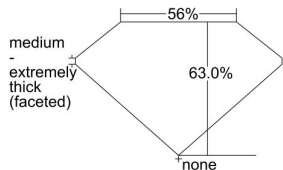

GIA®

FACSIMILE

GIA REPORT 5226704348

Verify this report at gia.edu

GIA DIAMOND DOSSIER®

May 25, 2016
GIA Report Number 5226704348
Shape and Cutting Style ..... Heart Brilliant
Measurements ..... 3.74 x 4.55 x 2.87 mm

GRADING RESULTS

Carat Weight ..... 0.30 carat
Color Grade ..... D
Clarity Grade VS1

ADDITIONAL GRADING INFORMATION

Polish ..... Very Good
Symmetry ..... Good
Fluorescence ..... None
Clarity Characteristics ..... Feather
Inscription(s): GIA 5226704348

PROPORTIONS

Profile not to actual proportions

GRADING SCALES

GIA COLOR SCALE		GIA CLARITY SCALE	
COLORLESS	D	VERY VERY SLIGHTLY INCLUDED	FLAWLESS
	E		INTERNALLY FLAWLESS
	F		VVS₁
	G		VVS₂
	H		VS₁
	I		VS₂
	J		SI₁
	K		SI₂
	L		I₁
	M		I₂
NEAR COLORLESS	N	SLIGHTLY INCLUDED	I₃
	O		
	P		
	Q		
FAINT	R		
	S		
	T		
	U		
VERY LIGHT	V		
	W		
	X		
	Y		
LIGHT	Z