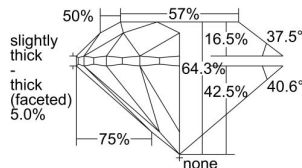

GIA®

FACSIMILE

GIA REPORT 7223803081

Verify this report at gia.edu

GIA DIAMOND DOSSIER®

June 01, 2016
GIA Report Number 7223803081
Shape and Cutting Style ..... Round Brilliant
Measurements ..... 4.95 - 4.98 x 3.19 mm

GRADING RESULTS

Carat Weight ..... 0.50 carat
Color Grade ..... D
Clarity Grade VS1
Cut Grade ..... Very Good

ADDITIONAL GRADING INFORMATION

Polish ..... Excellent
Symmetry ..... Excellent
Fluorescence ..... None
Clarity Characteristics..... Cavity, Cloud, Needle, Pinpoint
Inscription(s): GIA 7223803081

PROPORTIONS

Profile to actual proportions

GRADING SCALES

GIA COLOR SCALE

COLOURLESS	D
	E
	F
	G
	H
	I
	J
NEAR COLOURLESS	K
	L
FAIN	M
	N
	O
	P
	R
	S
	T
	U
	V
	W
	X
	Y
LIGHT	Z

GIA CLARITY SCALE

VERY VERY SLIGHTLY INCLUDED	FLAWLESS
	INTERNALLY FLAWLESS
VERY SLIGHTLY INCLUDED	VVS₁
	VVS₂
SLIGHTLY INCLUDED	VS₁
	VS₂
INCLUDED	SI₁
	SI₂
	I₁
	I₂
	I₃

GIA CUT SCALE

EXCELLENT
VERY GOOD
GOOD
FAIR
POOR