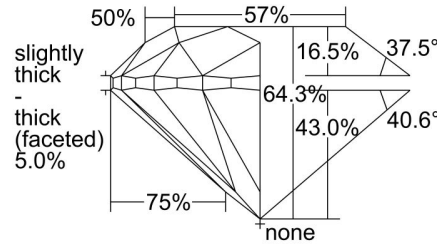

**GIA DIAMOND GRADING REPORT**

April 09, 2015  
 GIA Report Number ..... 1197819306  
 Shape and Cutting Style ..... Round Brilliant  
 Measurements ..... 7.86 - 7.90 x 5.07 mm

**GRADING RESULTS**

Carat Weight ..... 2.01 carat  
 Color Grade ..... D  
 Clarity Grade ..... VS1  
 Cut Grade ..... Very Good

**PROPORTIONS**

Profile to actual proportions

**CLARITY CHARACTERISTICS**

**KEY TO SYMBOLS\***

- Crystal
- Pinpoint
- ▲ Natural

\* Red symbols denote internal characteristics (inclusions). Green or black symbols denote external characteristics (blemishes). Diagram is an approximate representation of the diamond, and symbols shown indicate type, position, and approximate size of clarity characteristics. All clarity characteristics may not be shown. Details of finish are not shown.