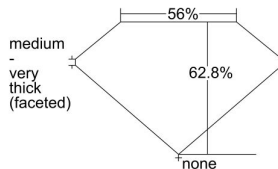

GIA®

FACSIMILE

GIA REPORT

7228355865

Verify this report at gia.edu

GIA DIAMOND DOSSIER®

April 20, 2016
GIA Report Number 7228355865
Shape and Cutting Style ..... Heart Brilliant
Measurements ..... 3.89 x 4.64 x 2.92 mm

GRADING RESULTS

Carat Weight ..... 0.33 carat
Color Grade ..... H
Clarity Grade VS2

ADDITIONAL GRADING INFORMATION

Polish ..... Very Good
Symmetry ..... Good
Fluorescence ..... None
Clarity Characteristics..... Crystal, Feather, Cavity
Inscription(s): GIA 7228355865

PROPORTIONS

Profile not to actual proportions

GRADING SCALES

GIA COLOR SCALE		GIA CLARITY SCALE			
COLORLESS	D	VERY VERY SLIGHTLY INCLUDED	FLAWLESS		
	E		INTERNALLY FLAWLESS		
	F	VERY SLIGHTLY INCLUDED	VVS₁		
	G		VVS₂		
	H		VS₁		
	NEAR COLORLESS	I	SLIGHTLY INCLUDED	VS₂	
		J		SI₁	
		FAINT	K	INCLUDED	SI₂
			L		I₁
			M		I₂
VERY LIGHT	N	LIGHT	I₃		
	O				
	P				
	Q				
	R