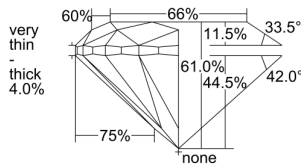

GIA®

FACSIMILE

GIA REPORT

1172652841

Verify this report at gia.edu

GIA DIAMOND DOSSIER®

May 26, 2016
GIA Report Number 1172652841
Shape and Cutting Style ..... Round Brilliant
Measurements ..... 4.26 - 4.39 x 2.64 mm

GRADING RESULTS

Carat Weight ..... 0.31 carat
Color Grade I
Clarity Grade VS1
Cut Grade ..... Good

ADDITIONAL GRADING INFORMATION

Polish ..... Good
Symmetry ..... Fair
Fluorescence ..... None
Clarity Characteristics.. Crystal, Cloud, Feather, Indented Natural
Inscription(s): GIA 1172652841

PROPORTIONS

Profile to actual proportions