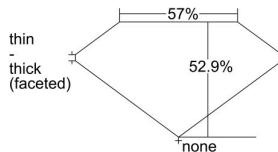

GIA®

FACSIMILE

GIA REPORT 1223564341

Verify this report at gia.edu

GIA DIAMOND DOSSIER®

May 11, 2016
GIA Report Number 1223564341
Shape and Cutting Style ..... Heart Brilliant
Measurements ..... 4.49 x 5.33 x 2.82 mm

GRADING RESULTS

Carat Weight ..... 0.41 carat
Color Grade ..... G
Clarity Grade VS1

ADDITIONAL GRADING INFORMATION

Polish ..... Very Good
Symmetry ..... Good
Fluorescence ..... None
Clarity Characteristics..... Feather, Indented Natural
Inscription(s): GIA 1223564341

PROPORTIONS

Profile not to actual proportions

GRADING SCALES

GIA COLOR SCALE		GIA CLARITY SCALE			
COLORLESS	D	VERY VERY SLIGHTLY INCLUDED	FLAWLESS		
	E		INTERNALLY FLAWLESS		
	F	VERY SLIGHTLY INCLUDED	VVS₁		
	G		VVS₂		
	H		VS₁		
	NEAR COLORLESS	I	SLIGHTLY INCLUDED	VS₂	
		J		SI₁	
		FAINT	K	INCLUDED	SI₂
			L		I₁
			M		I₂
VERY LIGHT			N	LIGHT	I₃
			O		
			P		
	Q				
LIGHT	R				
	S				
	T				
	U				
	V				
	Z