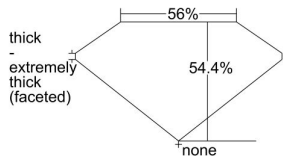

GIA®

FACSIMILE

GIA REPORT 6222355905

Verify this report at gia.edu

GIA DIAMOND DOSSIER®

April 20, 2016
GIA Report Number 6222355905
Shape and Cutting Style ..... Heart Brilliant
Measurements ..... 4.33 x 5.18 x 2.82 mm

GRADING RESULTS

Carat Weight ..... 0.40 carat
Color Grade I
Clarity Grade VS1

ADDITIONAL GRADING INFORMATION

Polish ..... Very Good
Symmetry ..... Very Good
Fluorescence ..... None
Clarity Characteristics..... Cloud, Crystal, Needle
Inscription(s): GIA 6222355905

PROPORTIONS

Profile not to actual proportions

GRADING SCALES

GIA COLOR SCALE		GIA CLARITY SCALE			
COLORLESS	D	VERY VERY SLIGHTLY INCLUDED	FLAWLESS		
	E		INTERNALLY FLAWLESS		
	F	VERY SLIGHTLY INCLUDED	VVS₁		
	G		VVS₂		
	H		VS₁		
	NEAR COLORLESS	I	SLIGHTLY INCLUDED	VS₂	
		J		SI₁	
		FAINT	K	INCLUDED	SI₂
			L		I₁
			M		I₂
VERY LIGHT			N	NOT GRADED	I₃
			O		
			P		
	Q				
LIGHT	R				
	S				
	T				
	U				
	V				
	Z