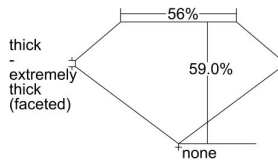

GIA®

FACSIMILE

GIA REPORT 6225563866

Verify this report at gia.edu

GIA DIAMOND DOSSIER®

May 09, 2016
GIA Report Number 6225563866
Shape and Cutting Style ..... Heart Brilliant
Measurements ..... 4.17 x 5.04 x 2.97 mm

GRADING RESULTS

Carat Weight ..... 0.40 carat
Color Grade I
Clarity Grade VS1

ADDITIONAL GRADING INFORMATION

Polish ..... Very Good
Symmetry ..... Very Good
Fluorescence ..... None
Clarity Characteristics..... Crystal, Needle, Cloud, Pinpoint
Inscription(s): GIA 6225563866

PROPORTIONS

Profile not to actual proportions

GRADING SCALES

GIA COLOR SCALE		GIA CLARITY SCALE			
COLORLESS	D	VERY VERY SLIGHTLY INCLUDED	FLAWLESS		
	E		INTERNALLY FLAWLESS		
	F	VERY SLIGHTLY INCLUDED	VVS₁		
	G		VVS₂		
	H		VS₁		
	NEAR COLORLESS	I	SLIGHTLY INCLUDED	VS₂	
		J		SI₁	
		FAINT	K	INCLUDED	SI₂
			L		I₁
			M		I₂
VERY LIGHT	N	LIGHT	I₃		
	O				
	P				
	Q				
	R