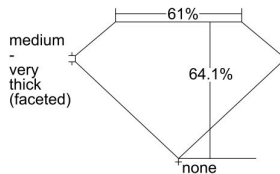

GIA®

FACSIMILE

GIA REPORT

7221564365

Verify this report at gia.edu

GIA DIAMOND DOSSIER®

May 11, 2016
GIA Report Number 7221564365
Shape and Cutting Style ..... Heart Brilliant
Measurements ..... 4.07 x 4.98 x 3.19 mm

GRADING RESULTS

Carat Weight ..... 0.40 carat
Color Grade ..... F
Clarity Grade VS2

ADDITIONAL GRADING INFORMATION

Polish ..... Very Good
Symmetry ..... Very Good
Fluorescence ..... None
Clarity Characteristics ..... Crystal, Feather
Inscription(s): GIA 7221564365

PROPORTIONS

Profile not to actual proportions

GRADING SCALES

GIA COLOR SCALE		GIA CLARITY SCALE			
COLORLESS	D	VERY VERY SLIGHTLY INCLUDED	FLAWLESS		
	E		INTERNALLY FLAWLESS		
	F		VVS₁		
	G		VVS₂		
	NEAR COLORLESS	H	VERY SLIGHTLY INCLUDED	VS₁	
		I		VS₂	
		FAINT	J	SLIGHTLY INCLUDED	SI₁
			K		SI₂
	L		I₁		
	VERY LIGHT		M	INCLUDED	I₂
N			I₃		
O					
P					
LIGHT	Q				
	R				
	S				
	T				
	U				
	V				
W					
X					
Y					
Z