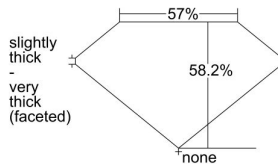

GIA®

FACSIMILE

GIA REPORT 6221356036

Verify this report at gia.edu

GIA DIAMOND DOSSIER®

April 20, 2016
GIA Report Number 6221356036
Shape and Cutting Style ..... Heart Brilliant
Measurements ..... 4.03 x 4.80 x 2.79 mm

GRADING RESULTS

Carat Weight ..... 0.34 carat
Color Grade ..... F
Clarity Grade VVS1

ADDITIONAL GRADING INFORMATION

Polish ..... Very Good
Symmetry ..... Good
Fluorescence ..... None
Clarity Characteristics ..... Indented Natural
Inspection(s): GIA 6221356036

PROPORTIONS

Profile not to actual proportions

GRADING SCALES

GIA COLOR SCALE		GIA CLARITY SCALE			
COLORLESS	D	VERY VERY SLIGHTLY INCLUDED	FLAWLESS		
	E		INTERNALLY FLAWLESS		
	F	VERY SLIGHTLY INCLUDED	VVS₁		
	G		VVS₂		
	NEAR COLORLESS	H	SLIGHTLY INCLUDED	VS₁	
		I		VS₂	
	FAINT	J	SLIGHTLY INCLUDED	SI₁	
		K		SI₂	
		VERY LIGHT	L	INCLUDED	I₁
			M		I₂
LIGHT		N	INCLUDED	I₃	
		O			
		P			
		Q			
	R				
	S				
	T				
	U				
	V				
	W				
	X				
	Y				
	Z