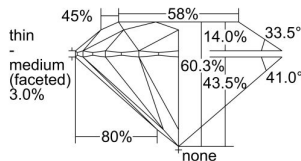

GIA®

FACSIMILE

GIA REPORT 2227768864

Verify this report at gia.edu

GIA DIAMOND DOSSIER®

May 27, 2016
GIA Report Number 2227768864
Shape and Cutting Style ..... Round Brilliant
Measurements ..... 5.18 - 5.21 x 3.13 mm

GRADING RESULTS

Carat Weight ..... 0.51 carat
Color Grade ..... E
Clarity Grade VS1
Cut Grade ..... Excellent

ADDITIONAL GRADING INFORMATION

Polish ..... Excellent
Symmetry ..... Excellent
Fluorescence ..... Medium Blue
Clarity Characteristics..... Feather, Cloud, Pinpoint
Inscription(s): GIA 2227768864

PROPORTIONS

GRADING SCALES

GIA COLOR SCALE	GIA CLARITY SCALE	GIA CUT SCALE	
D	FLAWLESS	EXCELLENT	
E	INTERNALLY FLAWLESS		
F		VVS₁	VERY GOOD
G	VVS₂		
H	VS₁	GOOD	
I	VS₂		
J	SI₁	FAIR	
K	SI₂		
L	I₁	POOR	
M	I₂		
N	I₃		
O			
P			
Q			
R			
S			
T			
U			
V			
W			
X			
Y			
Z