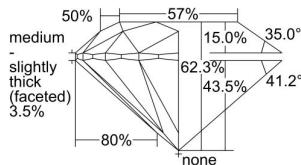

GIA®

FACSIMILE

GIA REPORT 6221664662

Verify this report at gia.edu

GIA DIAMOND DOSSIER®

May 23, 2016
GIA Report Number 6221664662
Shape and Cutting Style ..... Round Brilliant
Measurements ..... 4.71 - 4.73 x 2.94 mm

GRADING RESULTS

Carat Weight ..... 0.40 carat
Color Grade ..... D
Clarity Grade VS1
Cut Grade ..... Excellent

ADDITIONAL GRADING INFORMATION

Polish ..... Very Good
Symmetry ..... Excellent
Fluorescence ..... Medium Blue
Clarity Characteristics ..... Cloud, Pinpoint
Inscription(s): GIA 6221664662

PROPORTIONS

Profile to actual proportions

GRADING SCALES

GIA COLOR SCALE	GIA CLARITY SCALE	GIA CUT SCALE
D	FLAWLESS	EXCELLENT
E	INTERNALLY FLAWLESS	
F	VVS₁	VERY GOOD
G		
H	VS₁	GOOD
I		
J	VS₂	FAIR
K		
L	SI₁	POOR
M		
N	I₁	
O		
P	I₂	
Q		
R	I₃	
S		
T		
U		
V		
W		
X		
Y		
Z